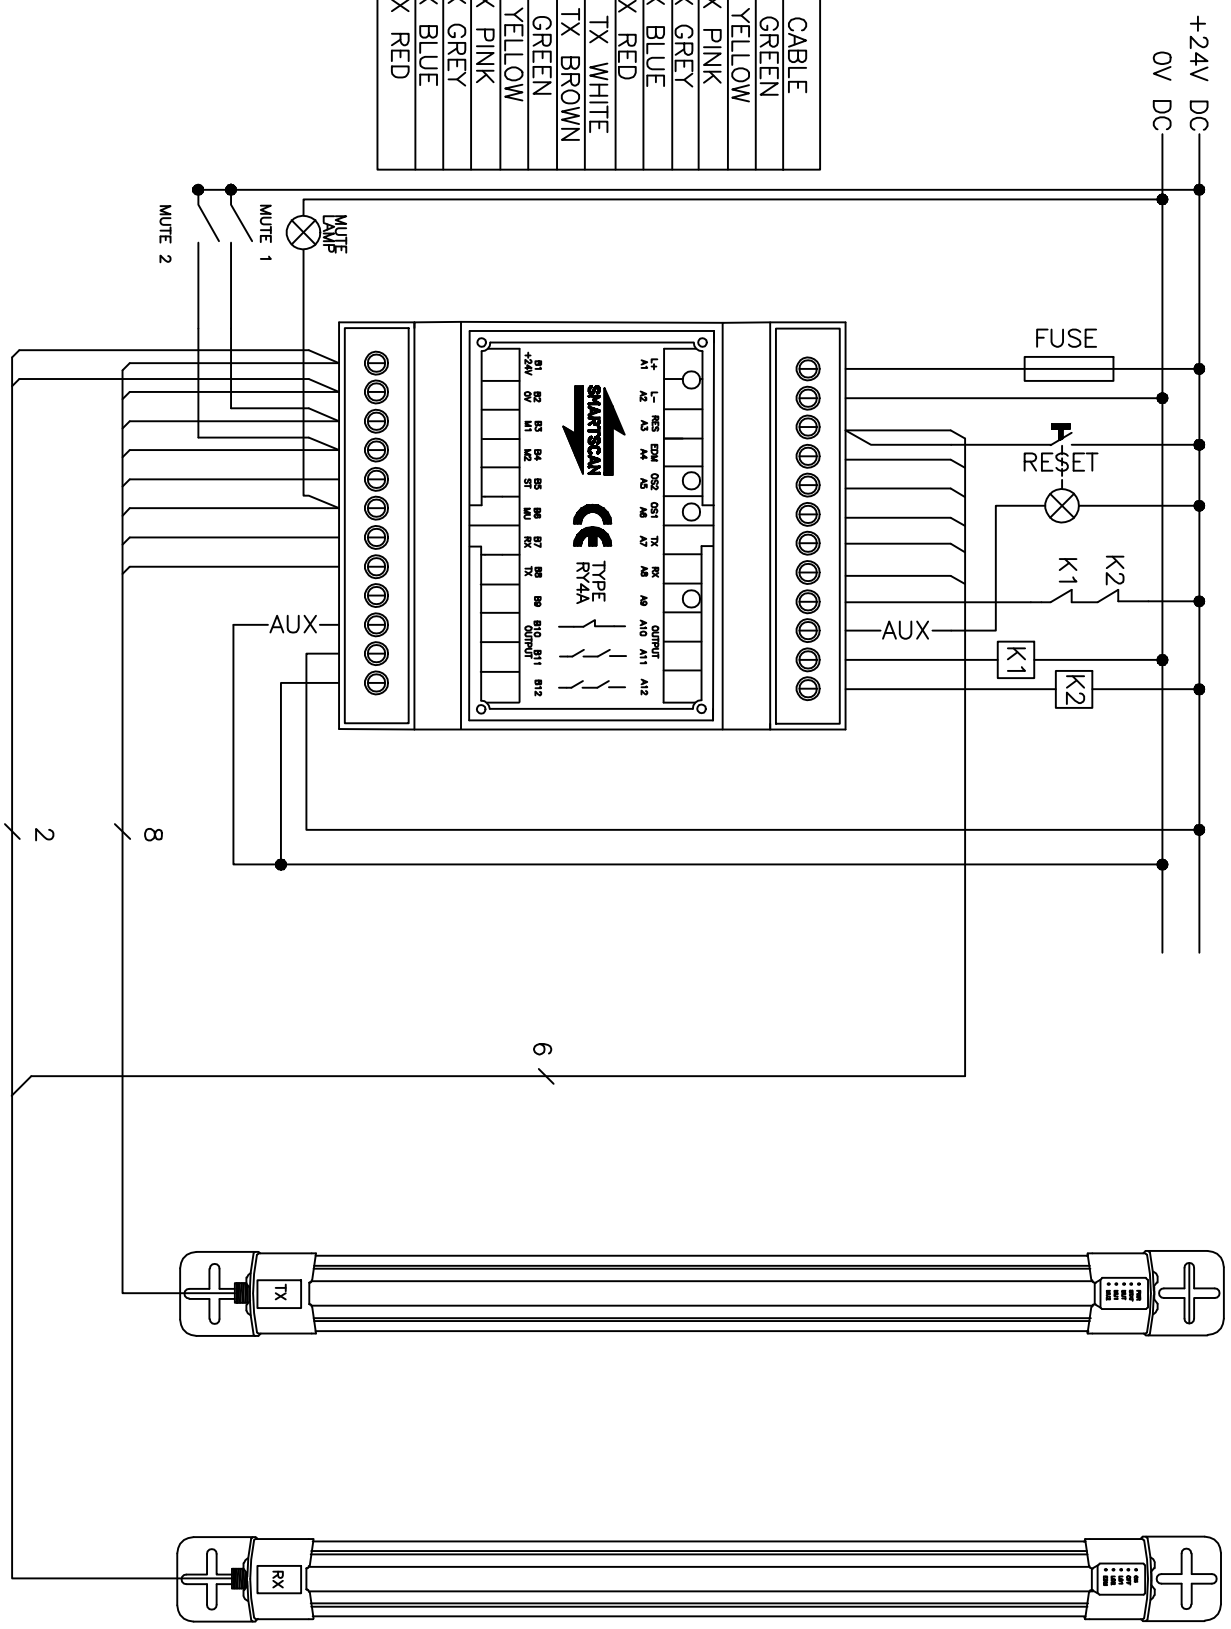

T4 TO RY4A WIRING CONFIGURATION

RY4A CONNECTION	T4 CABLE
A3	RX GREEN
A4	RX YELLOW
A5	RX PINK
A6	RX GREY
A7	RX BLUE
A8	RX RED
B1	RX & TX WHITE
B2	RX & TX BROWN
B3	TX GREEN
B4	TX YELLOW
B5	TX PINK
B6	TX GREY
B7	TX BLUE
B8	TX RED