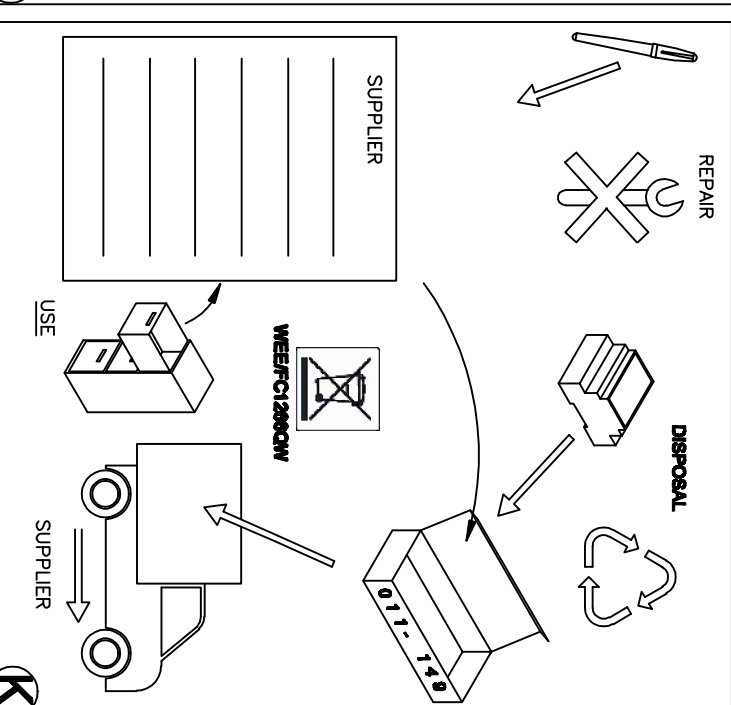

### EC Declaration of Conformity

Product: Smartscan TMR117 safety relay (MFD) safety controller  
 Model: 011-149, 011-151, 011-152, 011-150  
 Manufacturer: Smartscan Limited, Pwnt Road, Vinkwoude Industrial Estate, Croy, Northampton, NN17 5XU  
 Declaration: The safety controller(s) described in this document conform(s) to the following standards:  
 011-149, 011-151, 011-150 Serial Numbers: Between 300100 - 319 999  
 011-148, 011-151, 011-150 Serial Numbers: Between 300100 - 319 999  
 Fulfills the following safety function: Safety relay controller (011-149 in conjunction with 1000+ safety light curtain (safety))  
 Conforms to the following Directives:  
 Machinery Directive: 2006/42/EC  
 Electromagnetic Compatibility Directive: 2004/108/EC  
 Low Voltage Directive: 2006/95/EC  
 Complies with the relevant requirements of the following Standards:  
 EN 954-1 Category 3 SIL 3  
 EN 62061 SIL 3  
 EN 50138-6-1 PL 0  
 Uses the following standards:  
 ISO 12100-1, ISO 12100-2, EN 60204-1, EN 615-4  
 Complies with the standards to which the CE mark certification certificate holders and is in conformity with the provisions of Council Directive 2001/83/EC, as amended, on the approximation of the laws of the Member States relating to electromagnetic compatibility.  
 The conformity of this label in respect of the Machinery Directive, if examples have been submitted for type examination to the approved body (notified body).  
 Notified Body Number: 1874  
 Address: Pwnt Road, Croy, Northampton NN17 5XU  
 Certificate No.: S20040009  
 Signed: [Signature] Date: 20.12.2009  
 Title: Project Manager