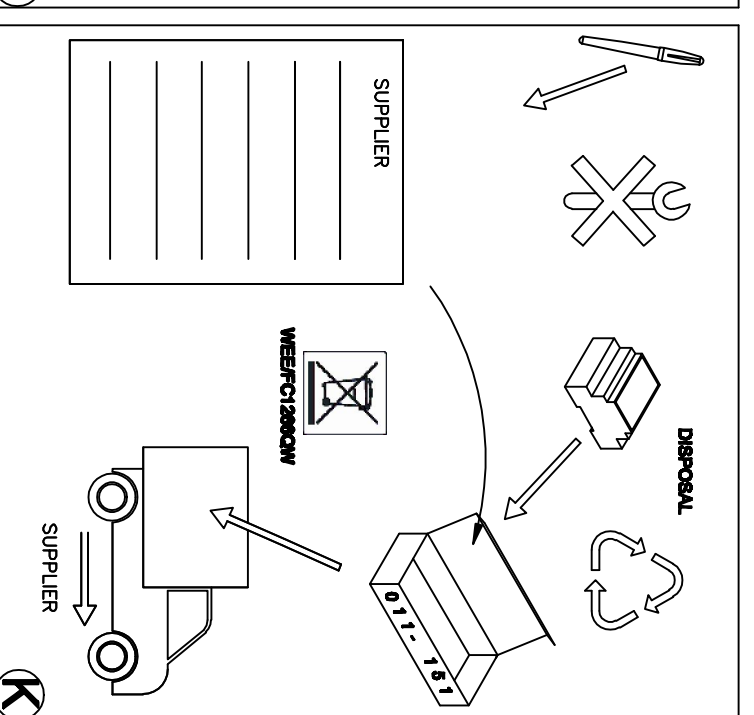

GLOSSARY	GLOSSAIRE	ORDBOG	GLOSSAR	BIBLIOGRAFIE	GLOSSARIO	GLOSSARIO	ORDLISTA
ENGLISH	FRANCAIS	DANSK	DEUTSCHE	DUTCH	ITALIANO	ESPAÑOL	SVENSKA
CATEGORY	-	KATEGORI	KATEGORIE	-	CONTROLO	CATEGORIA	KATEGORI
CONTROL	CONTROLÉ	KONTROL	STEUERN	BESTURING	CONTROLLO	KONTROLAN	KONTROLL
DANGER	DANGER	FARE	GEFAHR	GEVAAR	PERICOLO	PERIGRO	FARA
EXAMPLE	EXEMPLE	EKSEMPEL	BEISPIEL	-	EJEMPLO	EJEMPLO	EKEMPEL
FUNCTION	FONCTION	FUNKTION	FUNKTION	FUNCTIE	FUNZIONE	FUNZIONE	FUNKTION
INDICATORS	INDICATEURS	ANZEIGEN	ANZEIGEN	INDICATORS	INDICAZIONE	INDICAZIONE	INDIKERING
INSTALLATION	INSTALLATION	INSTALLATION	INSTALLATION	INSTALLAZIONE	INSTALLAZIONE	INSTALLAZIONE	INSTALLAZIONE
LOCKOUT	LOCKOUT	LOCKOUT	LOCKOUT	LOCKOUT	LOCKOUT	LOCKOUT	LOCKOUT
MONITORING	SURVEILLANCE	AFLÆSE	UBERWACHUNG	BEMAKING	MONITORAGGIO	EL VIGILAR	OVERVAKANDE
OUTPUT	SORTIE	UDGANG	AUSGABE	UTGANG	MONITORAGGIO	EL VIGILAR	OVERVAKANDE
OVERRIDE	OVERRIDE	OVERSTRE	OVERRIDE	OVERBRUGGING	ESCLUSIÖNE AUTOMATISHO	ESCLUSIÖNE AUTOMATISHO	MOTTAGARE
POWER	-	FORSTYNING	STROM	RESET	RESET	RESET	SPÄNNING
RESET	RESET	SIKERHED	SICHERHEIT	VEILIGHED	SEGUREZZA	SEGUREZZA	SAKERHET
SAFETY	SURETE	SIKERHED	SICHERHEIT	VEILIGHED	SEGUREZZA	SEGUREZZA	SAKERHET
SUPPLIER	FOURNISSEUR	LEVERANDÖR	LIEFERANT	LEVERANCIER	FORNITORE	FORNITORE	LEVERANTÖR
USE	-	BRUG	GEBRAUCH	GEBRAUK	GEBRAUK	GEBRAUK	ANVÄNDA
USER	-	BRUGER	NUTZER	GEBRUIKER	GEBRUIKER	GEBRUIKER	ANVÄNDARE